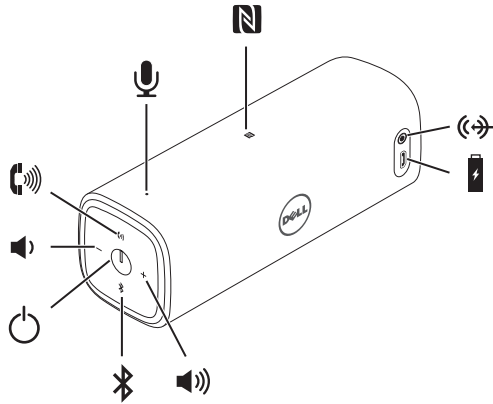

Dell AD211

Bluetooth Portable Speaker

Quick Start Guide

1 Power on

2 Pair the Dell portable speaker

What's in the box

Features

-  NFC area
-  Microphone
-  Answer call
-  Decrease volume
-  Power on/off
-  Bluetooth button and light
-  Increase volume
-  Charging port
-  Audio-in