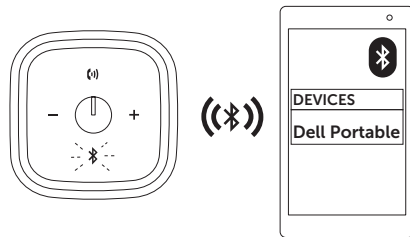

Dell AD211

Bluetooth Portable Speaker

Quick Start Guide

1 Power on

2 Pair the Dell portable speaker

What's in the box

Features

-  NFC area
-  Microphone
-  Answer call
-  Decrease volume
-  Power on/off
-  Bluetooth button and light
-  Increase volume
-  Charging port
-  Audio-in